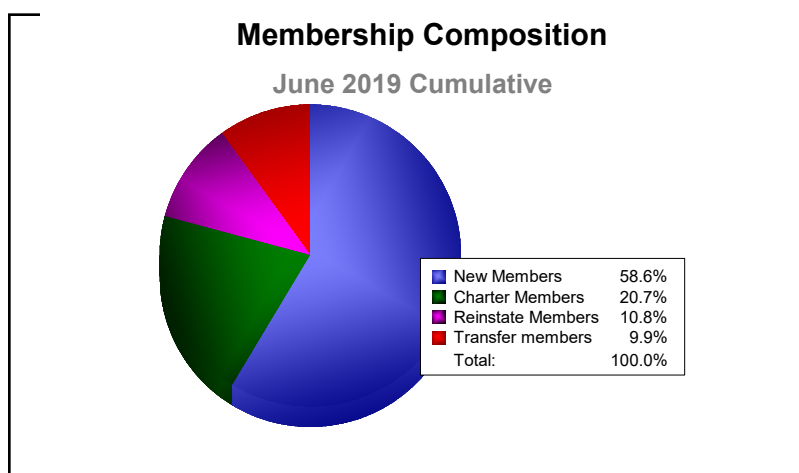

Year	New Clubs	Dropped Clubs	Gain/ Loss Clubs	New Members	Charter Members	Reinstate Members	Transfer Members	Total Member Added	Total Members Dropped	Gain/ Loss Members
2014-2015	0	-1	-1	106	2	7	22	137	-155	-18
2015-2016	1	0	1	122	25	11	17	175	-182	-7
2016-2017	0	-1	-1	67	6	7	5	85	-124	-39
2017-2018	0	-2	-2	89	6	9	18	122	-179	-57
2018-2019	1	0	1	65	23	12	11	111	-150	-39
<b>Average</b>	<b>0</b>	<b>-1</b>	<b>0</b>	<b>90</b>	<b>12</b>	<b>9</b>	<b>15</b>	<b>126</b>	<b>-158</b>	<b>-32</b>