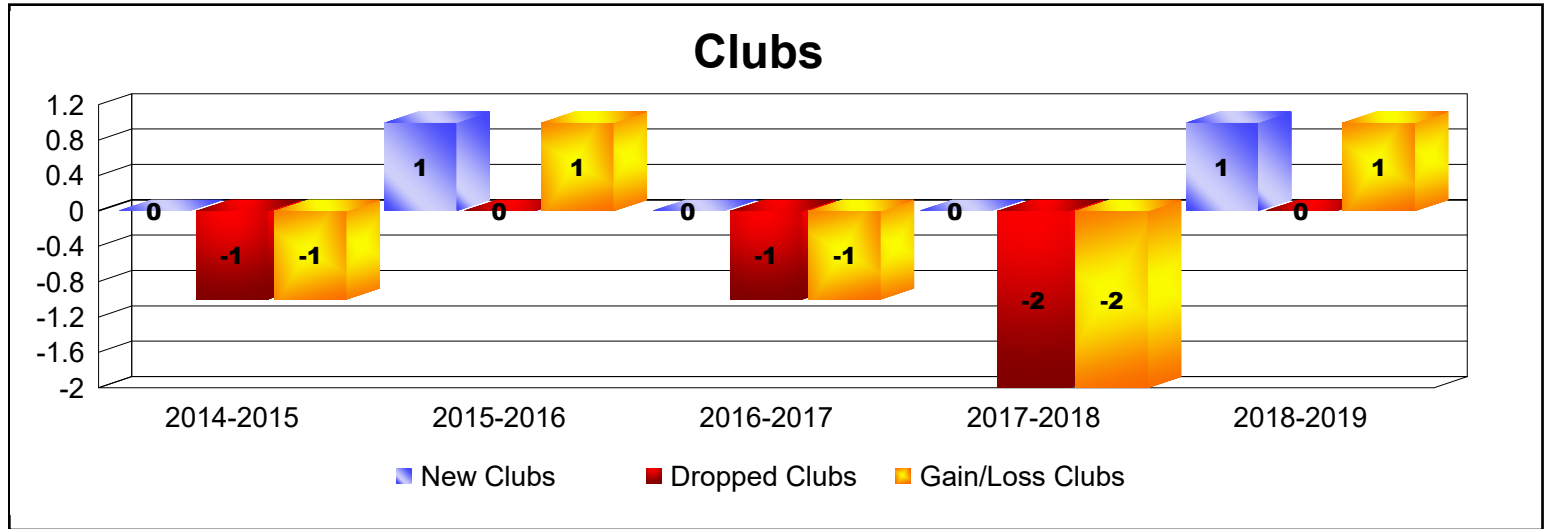

Year	New Clubs	Dropped Clubs	Gain/ Loss Clubs	New Members	Charter Members	Reinstate Members	Transfer Members	Total Member Added	Total Members Dropped	Gain/ Loss Members
2014-2015	0	-1	-1	106	2	7	22	137	-155	-18
2015-2016	1	0	1	122	25	11	17	175	-182	-7
2016-2017	0	-1	-1	67	6	7	5	85	-124	-39
2017-2018	0	-2	-2	89	6	9	18	122	-179	-57
2018-2019	1	0	1	65	23	12	11	111	-150	-39
<b>Average</b>	<b>0</b>	<b>-1</b>	<b>0</b>	<b>90</b>	<b>12</b>	<b>9</b>	<b>15</b>	<b>126</b>	<b>-158</b>	<b>-32</b>

Year	New Clubs	Dropped Clubs	Gain/ Loss Clubs	New Members	Charter Members	Reinstate Members	Transfer Members	Total Member Added	Total Members Dropped	Gain/ Loss Members
2014-2015	0	0	0	0	0	0	0	0	0	0
2015-2016	0	-1	-1	0	0	0	0	0	-8	-8
<b>Average</b>	<b>0</b>	<b>-1</b>	<b>-1</b>	<b>0</b>	<b>0</b>	<b>0</b>	<b>0</b>	<b>0</b>	<b>-4</b>	<b>-4</b>