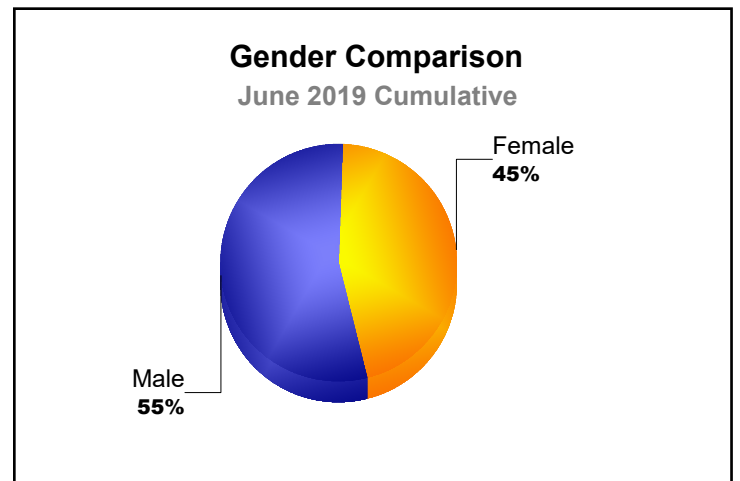

Year	New Clubs	Dropped Clubs	Gain/ Loss Clubs	New Members	Charter Members	Reinstate Members	Transfer Members	Total Member Added	Total Members Dropped	Gain/ Loss Members
2014-2015	0	-1	-1	106	2	7	22	137	-155	-18
2015-2016	1	0	1	122	25	11	17	175	-182	-7
2016-2017	0	-1	-1	67	6	7	5	85	-124	-39
2017-2018	0	-2	-2	89	6	9	18	122	-179	-57
2018-2019	1	0	1	65	23	12	11	111	-150	-39
<b>Average</b>	<b>0</b>	<b>-1</b>	<b>0</b>	<b>90</b>	<b>12</b>	<b>9</b>	<b>15</b>	<b>126</b>	<b>-158</b>	<b>-32</b>