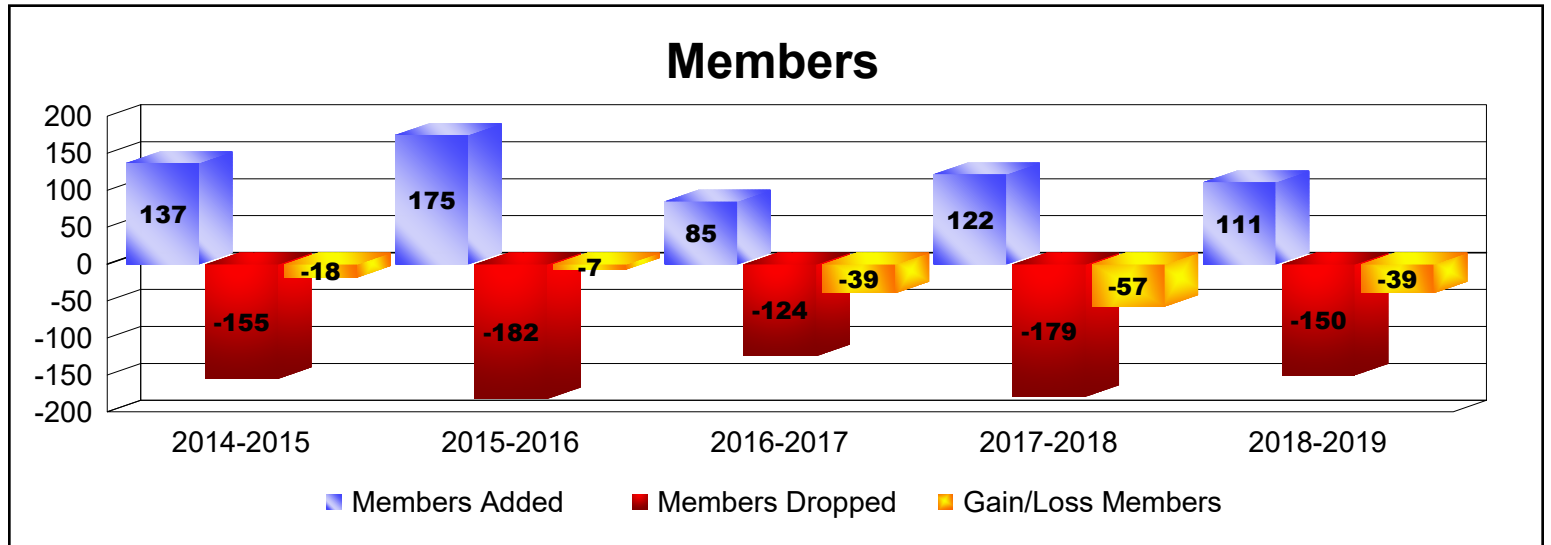

Year	New Clubs	Dropped Clubs	Gain/ Loss Clubs	New Members	Charter Members	Reinstate Members	Transfer Members	Total Member Added	Total Members Dropped	Gain/ Loss Members
2014-2015	0	-1	-1	106	2	7	22	137	-155	-18
2015-2016	1	0	1	122	25	11	17	175	-182	-7
2016-2017	0	-1	-1	67	6	7	5	85	-124	-39
2017-2018	0	-2	-2	89	6	9	18	122	-179	-57
2018-2019	1	0	1	65	23	12	11	111	-150	-39
<b>Average</b>	<b>0</b>	<b>-1</b>	<b>0</b>	<b>90</b>	<b>12</b>	<b>9</b>	<b>15</b>	<b>126</b>	<b>-158</b>	<b>-32</b>

Year	New Clubs	Dropped Clubs	Gain/ Loss Clubs	New Members	Charter Members	Reinstate Members	Transfer Members	Total Member Added	Total Members Dropped	Gain/ Loss Members
2014-2015	0	0	0	0	0	0	0	0	0	0
2015-2016	0	-1	-1	0	0	0	0	0	-8	-8
<b>Average</b>	<b>0</b>	<b>-1</b>	<b>-1</b>	<b>0</b>	<b>0</b>	<b>0</b>	<b>0</b>	<b>0</b>	<b>-4</b>	<b>-4</b>